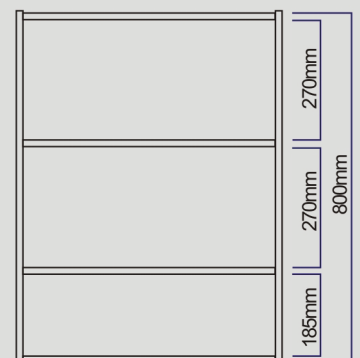

Bathroom cabinet

■ TB-6080 (600x800x170mm) / TB-5080 (500x800x170mm) – Color : White or black

Drawing ●●●●

TB-6080 (600mm)
TB-5080 (500mm)

Material :

1. Body : PS (polystyrene)
2. Door : Aluminium, Mirror
3. Color : Natural or Black

Polystyrene(PS) material is good at humid condition and prevent transformation.

■ TB-600N (600x800x170mm) / TB-500N (500x800x170mm)

Detail View

Drawing ●●●●