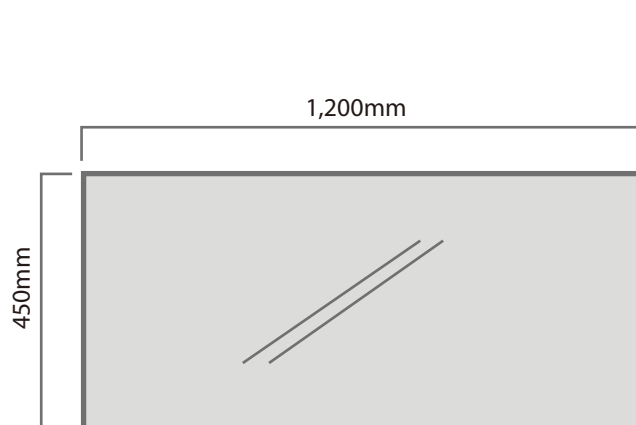

Bathroom cabinet

■ TB-1245 Shelf Cabinet with flap & mirror door (1,200x450x170mm)

“The flap type of cabinet” would be able to hide all the bathroom accessories. It is a functional design and looks great with single sheet of mirror.

Detail View ■ ● ● ● ●

Product	TB-1245 / Shelf Cabinet (Flap)	Country	Made in Korea
KC Certification		Size	Refer to the page
Colour	Natural	Delivery & installation fee	Refer to the announcement
Componet	Cabinet, accessories	Quality guaranteed	Refer to the announcement
Main materials	Polystyrene, Aluminium, Mirror	Service manager	Refer to the announcement
Manufacturer		Delivery period	Refer to the announcement