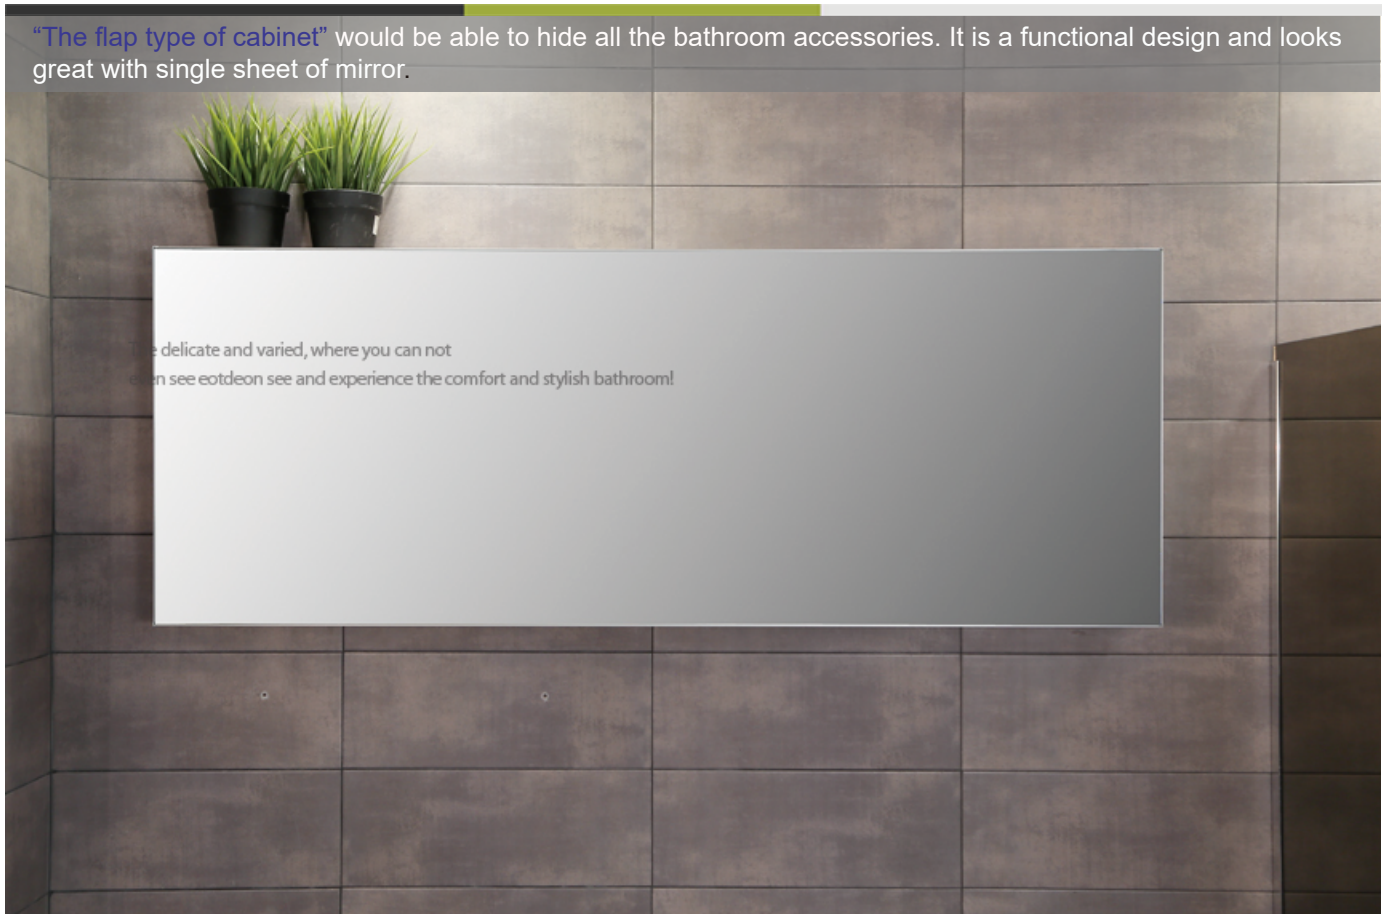

Bathroom cabinet

■ TB-1245 Shelf Cabinet with flap & mirror door (1,200x450x170mm)

“The flap type of cabinet” would be able to hide all the bathroom accessories. It is a functional design and looks great with single sheet of mirror.

The delicate and varied, where you can not
even see eotdeon see and experience the comfort and stylish bathroom!

Polystyrene(PS) material is good at humid condition and prevent transformation.

Eno Mall, you can meet the high quality bathroom design bathroom designer only direct specializing in bathroom design.

Detail View ■ ● ● ● ●

Product	TB-1245 / Shelf Cabinet (Flap)	Country	Made in Korea
KC Certification		Size	Refer to the page
Colour	Natural	Delivery & installation fee	Refer to the announcement
Componet	Cabinet, accessories	Quality guaranteed	Refer to the announcement
Main materials	Polystyrene, Aluminium, Mirror	Service manager	Refer to the announcement
Manufacturer		Delivery period	Refer to the announcement